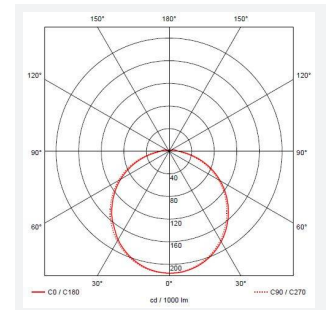

Delta

Delta CCT 1 White

Code: ADLED1/WV/CCT

Category	Bulkheads
Application	Ancillary, Commercial, Education, Healthcare, Industrial, Outdoor
Specification	Performance

PRODUCT FEATURES

- All polycarbonate multi-purpose LED round bulkhead suitable for ancillary areas and industrial applications
- Internal CCT selector switch allows the installer to choose the CCT between 3000K and 4000K
- Unique Visiluxe diffuser allows 90% light transmission from LED source for increased performance
- Push fit feed-in, feed-out terminals for speed and ease of installation
- Supplied c/w optional trim attachment which provides a more commercially aesthetic appearance
- Instant light output and unlimited switching

GENERAL INFORMATION

Wattage	5W - 8W
Lumens Delivered	620lm - 1000lm(4000K)
Lm/W	140lm/W(4000K)
Beam Angle	115
CRI	80
CCT	3000/4000K
Input	220/240V
Operating Temp	-10°C - 40°C
SDCM	6
Product Weight without Packaging	0.464 kg

TECHNICAL INFORMATION

Light Source	LED
Colour / Finish	Black / Visiluxe
IP Rating	IP65
Class Protection	2
Internal / External	Internal / External
Surface / Recessed / Suspended	Ceiling, Wall
Lumen Depreciation	L80 60,000h
Warranty (Years)	5
CE Mark	Yes
Diameter	200 mm