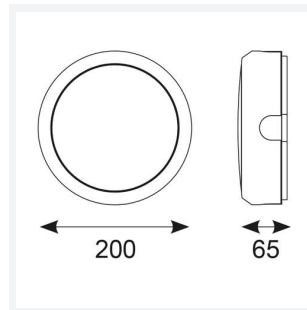

Delta

Delta CCT 1 White

Code: ADLED1/WV/CCT

Category	Bulkheads
Application	Ancillary, Commercial, Education, Healthcare, Industrial, Outdoor
Specification	Performance

PRODUCT FEATURES

- All polycarbonate multi-purpose LED round bulkhead suitable for ancillary areas and industrial applications
- Internal CCT selector switch allows the installer to choose the CCT between 3000K and 4000K
- Unique Visiluxe diffuser allows 90% light transmission from LED source for increased performance
- Push fit feed-in, feed-out terminals for speed and ease of installation
- Supplied c/w optional trim attachment which provides a more commercially aesthetic appearance
- Instant light output and unlimited switching

GENERAL INFORMATION

Wattage	5W - 8W
Lumens Delivered	620lm - 1000lm(4000K)
Lm/W	140lm/W(4000K)
Beam Angle	115
CRI	80
CCT	3000/4000K
Input	220/240V
Operating Temp	-10°C - 40°C
SDCM	6
Product Weight without Packaging	0.464 kg

TECHNICAL INFORMATION

Light Source	LED
Colour / Finish	Black / Visiluxe
IP Rating	IP65
Class Protection	2
Internal / External	Internal / External
Surface / Recessed / Suspended	Ceiling, Wall
Lumen Depreciation	L80 60,000h
Warranty (Years)	5
CE Mark	Yes
Diameter	200 mm